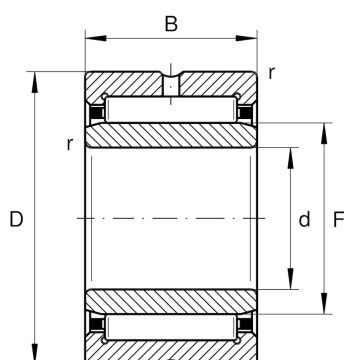

**NKI42/30-XL**

Needle roller bearing

Schaeffler ID:
0507623030000

Needle roller bearings NKI, light series

X-life

Technical information

**Main Dimensions & Performance Data**

d	42 mm	Bore diameter
D	57 mm	Outside diameter
B	30 mm	Width
C_r	48,500 N	Basic dynamic load rating, radial
C_{0r}	94,000 N	Basic static load rating, radial
C_{ur}	17,800 N	Fatigue load limit, radial
n_G	9,800 1/min	Limiting speed
n_{gr}	5,400 1/min	Reference speed
	222.51 g	Weight

Dimensions

F	47 mm	Raceway diameter inner ring
r_{min}	0.3 mm	Minimum chamfer dimension
s	1 mm	Axial displacement

Temperature range

T_{min}	-30 °C	Operating temperature min.
T_{max}	120 °C	Operating temperature max.